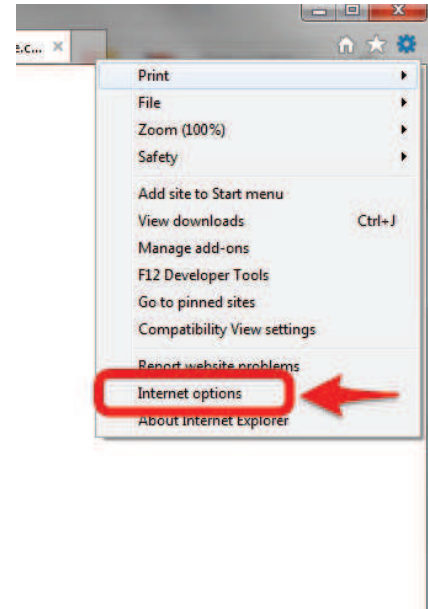

Step 1

Step 2

Step 3

Step 4

If you are still experiencing difficulties signing in, please contact Rick Katz at 602-494-6914.